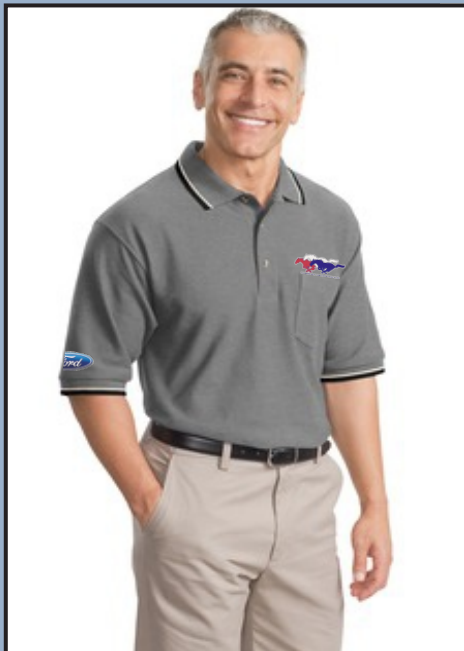

Sacramento Area Mustang Club Polos

Left Chest

Left Sleeve

Right Sleeve

Port Authority Signature
Mens Cool Mesh™
Sport Shirt with Tipping Stripe Trim

Men's Sizes:
Sm, Med, Lrg, XL, 2XL, 3XL,
4XL, 5XL, 6XL

Port Authority Signature
Ladies Cool Mesh™
Sport Shirt with Tipping Stripe Trim