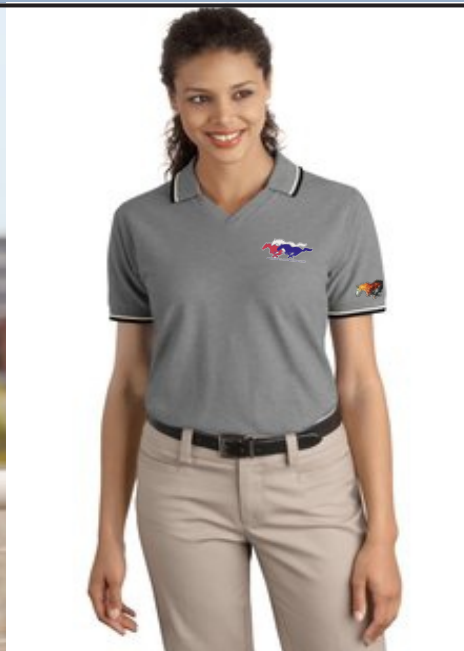

Sacramento Area Mustang Club Polos

Left Chest

Left Sleeve

Right Sleeve

Port Authority Signature
Mens Cool Mesh™
Sport Shirt with Tipping Stripe Trim

Men's Sizes:
Sm, Med, Lrg, XL, 2XL, 3XL,
4XL, 5XL, 6XL

Port Authority Signature
Ladies Cool Mesh™
Sport Shirt with Tipping Stripe Trim